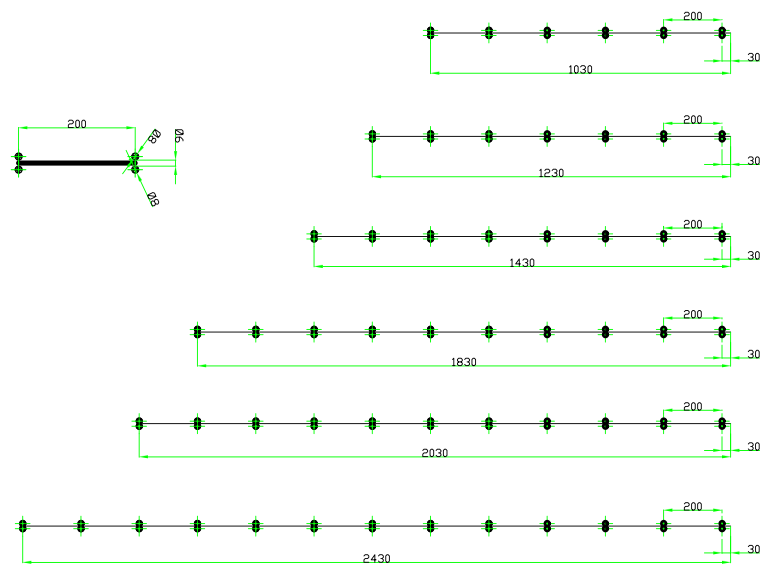

Panadorf Double

Technical Specifications

Line wire 50-200 6x5x6

Line wire 50-200 8x6x8